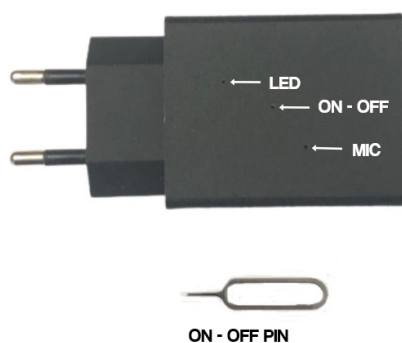

MRIYA WIFI

WIFI AUDIO BUG & VOICE RECORDER INTEGRATED 5V TRAVEL ADAPTER

Look at a side of travel adapter and locate 3 small holes, use ON-OFF pin for following operations:

POWER ON:

Press ON/OFF button for 2 seconds, blue light turns ON, release button, red light goes OFF

POWER OFF:

Press ON/OFF button for 2 seconds, blue light slow flashing, release button, red light goes OFF

PAIRING MODE:

When device is in ON mode, short press ON/OFF button, blue light start fast flashing and continue till device is paired via mobile app

TECHNICAL SPECIFICATIONS:

Dimensions: 90x42x22 mm

Working time : unlimited when adapter is connected in 220V

Backup battery capacity: 500mAh (used only when cable is disconnected from 220V)

Backup battery duration: 7 hours live listening (Wifi ON, Recording ON)