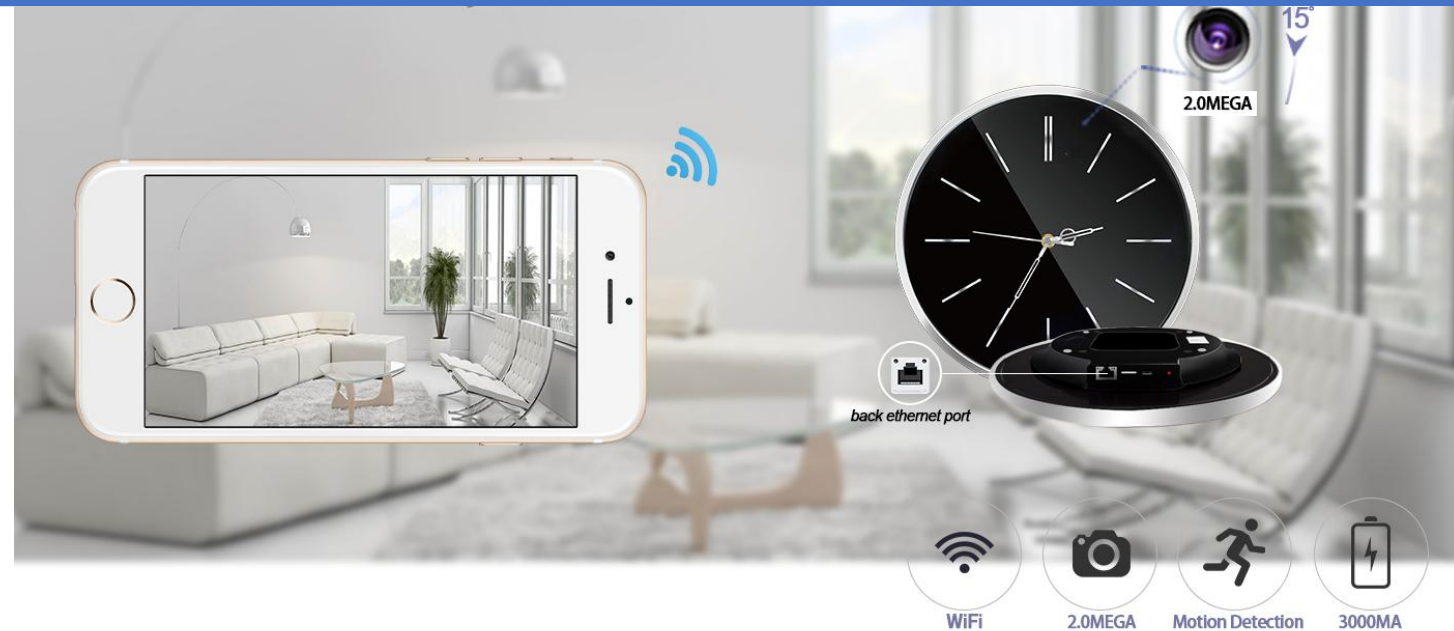

## HD 1080P Wall Clock Security Wi-Fi Camera

Model No.: AI-IP100

It's our featured wall clock Wi-Fi hidden camera with high end quality cover for Smart Home and Office Hidden Security.

One of our best seller with amazing and thoughtful function such as 3000mA 10 hours battery, 2.0 mega full HD 1080p high resolution, and the lens is downward 15 degree for face catching in 2 meters.

## Features:

- 2.0 Mega Pixel CMOS Lens
- HD 1080P 1920\*1080
- High quality Classical Wall clock design
- Lens downward 15 degree masterly
- H.264 compressed format
- Wi-Fi P2P Live streaming
- Motion detection & Push alarm notification
- Internal 3000mA Rechargeable battery
- 6 hours battery life full charged
- Ethernet port supported
- Support Max 128GB Micro SD card
- Certificates: CE, ROHS