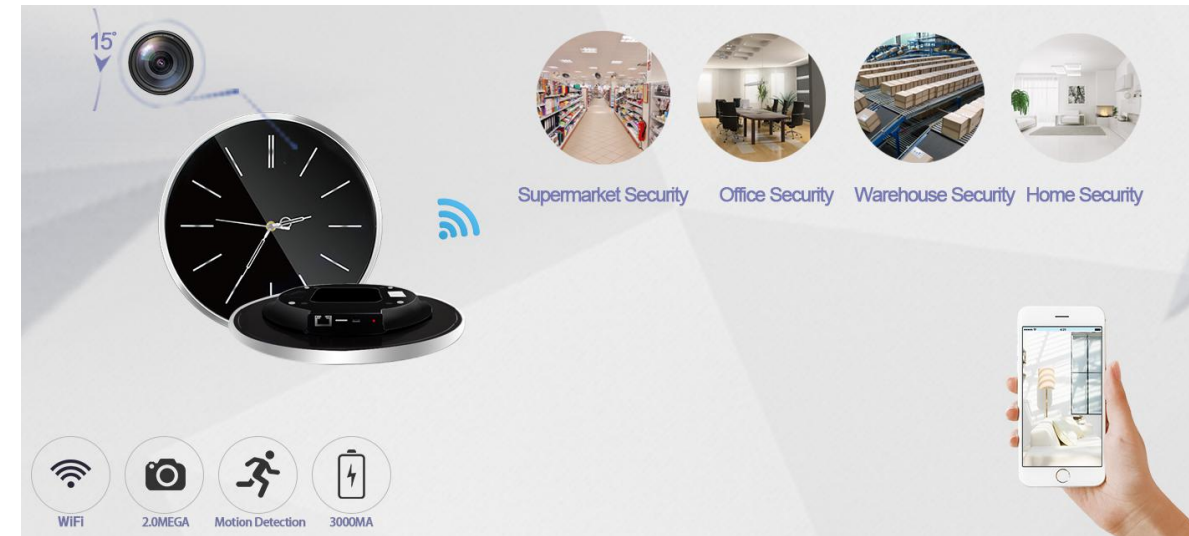

## HD 1080P Wall Clock Security Wi-Fi Camera

Model No.: AI-IP100

It's our featured wall clock Wi-Fi hidden camera with high end quality cover for Smart Home and Office Hidden Security.

One of our best seller with amazing and thoughtful function such as 3000mA 10 hours battery, 2.0 mega full HD 1080p high resolution, and the lens is downward 15 degree for face catching in 2 meters.

## Features:

- 2.0 Mega Pixel CMOS Lens
- HD 1080P 1920\*1080
- High quality Classical Wall clock design
- Lens downward 15 degree masterly
- H.264 compressed format
- Wi-Fi P2P Live streaming
- Motion detection & Push alarm notification
- Internal 3000mA Rechargeable battery
- 6 hours battery life full charged
- Ethernet port supported
- Support Max 128GB Micro SD card
- Certificates: CE, ROHS