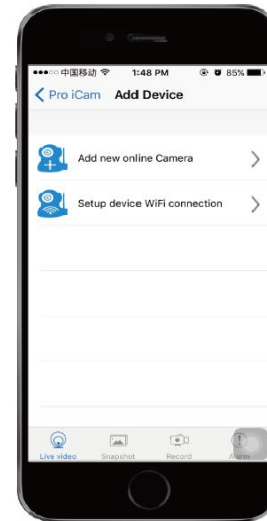

## Packing List:

1 x WiFi camera Unit

1 x USB cable

1 x User manual

1 x CD drive

1 x 5V 2A AC Power adapter

1 x Hook rack

Product size:30.5\*30.5\*3.5(CM)

Color box Size:33.5\*33.5\*7.5(CM)

Weight of a Unit : 1.28KG (KG)

Pro iCam

App Store

Google play

Download App

Download & Install App

**< Add Device Add new online device**

Name	<input type="text" value="Cam"/>
UID	<input type="text" value="UID"/>
Password	<input type="password" value="••••"/>

**1 Search(LAN)**

**2 QR Scan**

Enter App,add online LAN camera