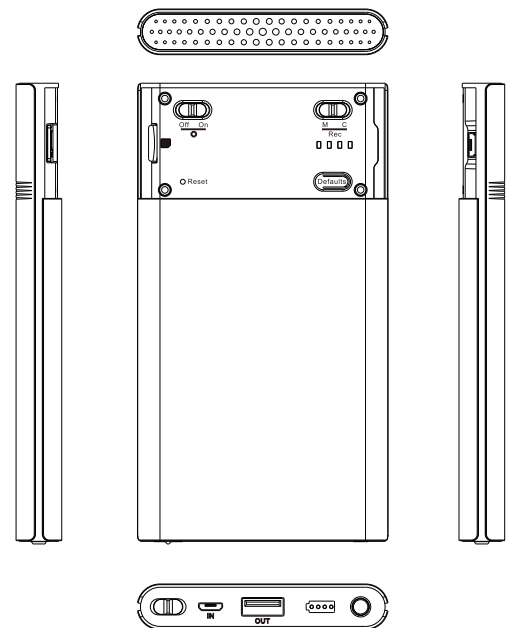

PV-PB30W

Covert DVR in Power Bank Design

Feature

- Built-in Wi-Fi allows you to control, view and download video from your smartphone
- Records at 1080p/720p/WVGA @ 30fps
- Takes up to 64GB memory card
- Appears as a normal smartphone/tablet power bank with built-in DVR and 2MP camera
- LED indicators for power, charging, Wi-Fi and recording
- Over-write function, hassle free for changing the memory card

Product Sketch

Specification

External Camera Module	
Built-in Image Sensor	1/2.8" Progressive CMOS Sensor
Sensor Resolution	2592 × 1944
Sensor Sensitivity	3.3 Lux @ F 2.0
Lens F/No.	F 2.4+-5%
Focal Length	3.7mm
Angle of View	70°
Video Spec.	
Algorithm	H.264, JPEG
File Format	MOV, JPG
Video Recording Mode	Auto / Manual / Motion Detection
Recording Capability	1080P /720P/ WVGA
Frame Rate	Up to 30 fps
Wi-Fi Spec.	
Wi-Fi	Built-in Wi-Fi Module
Storage & I/O	
Memory Type	Micro SD Card (Support SDHC max. 64GB) Use Device Format
Data Interface	Mini USB 2.0
Battery Output	USB DC 5V Output 550mA
Misc.	
Disguised Mode	Stand-By, Power-Off
Date/Time Table	YYYY.MM.DD, HH,MM,SS
Snapshot	Snapshot image when preview
Power	
Power Input	DC5V
Power Consumption	300mA-360mA (Wi-Fi off Wi-Fi = 100mA)
Battery Input	DC 3.7V / 4500 mA Lithium battery
Battery Lifetime	Continuous recording 600min for Wi-Fi off
Recording Time	5h @ 1920 × 1080 resolution (32GB SD card)
Charge Time	150min-200min
Physical	
Vibration Alert	Power on/off, Recording, Low battery