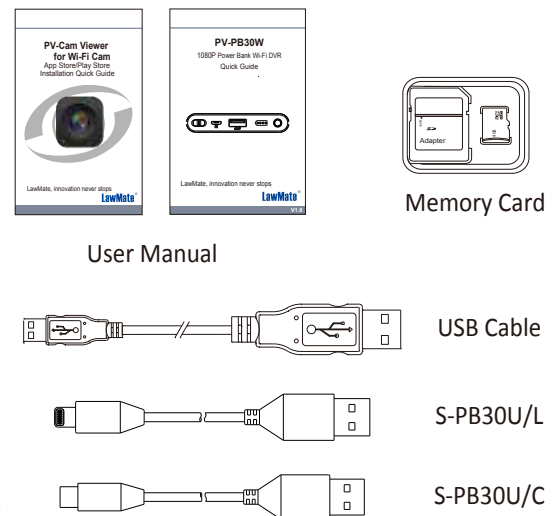

Standard Accessories