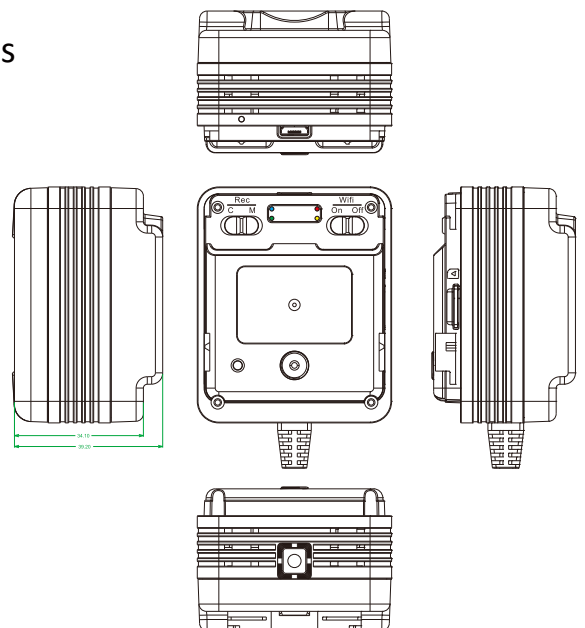

Product Sketch

Standard Accessories

Covert Power Cord

User's manual

Memory Card

US/UK/EU/Australia plugs