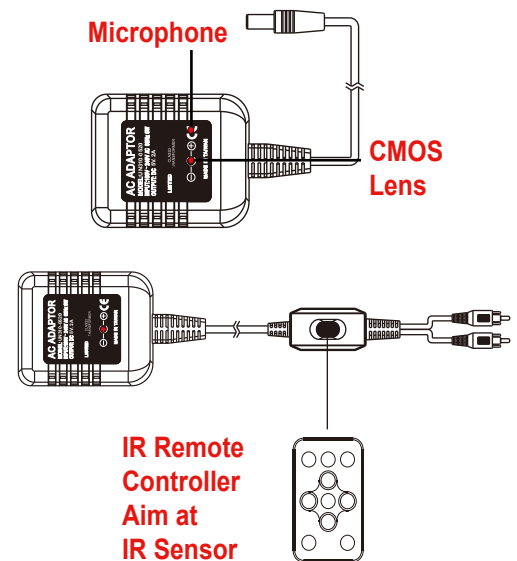

PV-AC20FHD

FHD Power Adaptor Type DVR

Portable Covert DVR with Portable Memory

Feature

- * FHD DC Power Adaptor Design
- * IR remote operating to adjust setting on UI
- * Power supplied from adaptor prongs
- * Supports up to 32GB SDHC card
- * Default motion detection recording setting
- * Plug-and-record, no need to execute complicated setting
- * 1080p high definition video 1920x1080 H.264 30fps

Specification

Item Number	PV-AC20FHD
Video Input	NTSC&PAL
CMOS Sensor	1/3" progressive CMOS sensor
Sensor Resolution	2592x1944
MIN Illumination	3.3 Lux at F2.0
Lens	3.7mm
Angel of View	70 degree
Resolution	FHD:1920X1080 HD:1280X720
Storage Capacity	Supports up to 32GB
Date/Time Table	YYYY/MM/DD HH:MM:SS
Video Format	AVI
Frame Rate	30 FPS
Recording Mode	Motion Detection / Normal (Continuous)
Overwrite	ON/OFF
Power Input	AC 100-240V
PC Interface	USB 2.0
Dimension	63 x 51 x 43 mm
Weight	90 g

Illustration

Standard Accessories

Optional Accessories

Portable Media Player