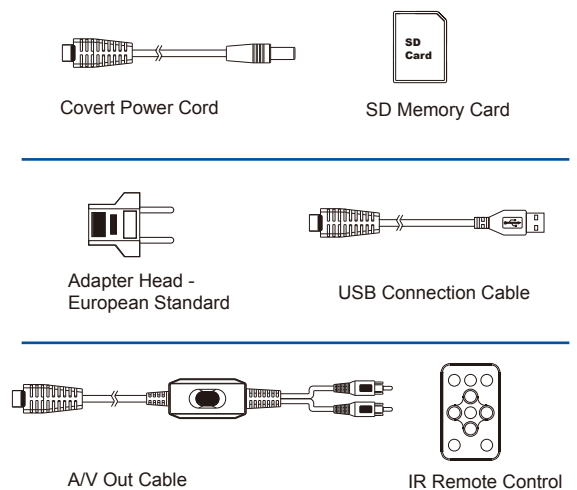

PV-AC20FHD

FHD Power Adaptor Type DVR

Portable Covert DVR with Portable Memory

Feature

- * FHD DC Power Adaptor Design
- * IR remote operating to adjust setting on UI
- * Power supplied from adaptor prongs
- * Supports up to 32GB SDHC card
- * Default motion detection recording setting
- * Plug-and-record, no need to execute complicated setting
- * 1080p high definition video 1920x1080 H.264 30fps

Specification

Item Number	PV-AC20FHD
Video Input	NTSC&PAL
CMOS Sensor	1/3" progressive CMOS sensor
Sensor Resolution	2592x1944
MIN Illumination	3.3 Lux at F2.0
Lens	3.7mm
Angel of View	70 degree
Resolution	FHD:1920X1080 HD:1280X720
Storage Capacity	Supports up to 32GB
Date/Time Table	YYYY/MM/DD HH:MM:SS
Video Format	AVI
Frame Rate	30 FPS
Recording Mode	Motion Detection / Normal (Continuous)
Overwrite	ON/OFF
Power Input	AC 100-240V
PC Interface	USB 2.0
Dimension	63 x 51 x 43 mm
Weight	90 g

Illustration

Standard Accessories

Optional Accessories

Portable Media Player