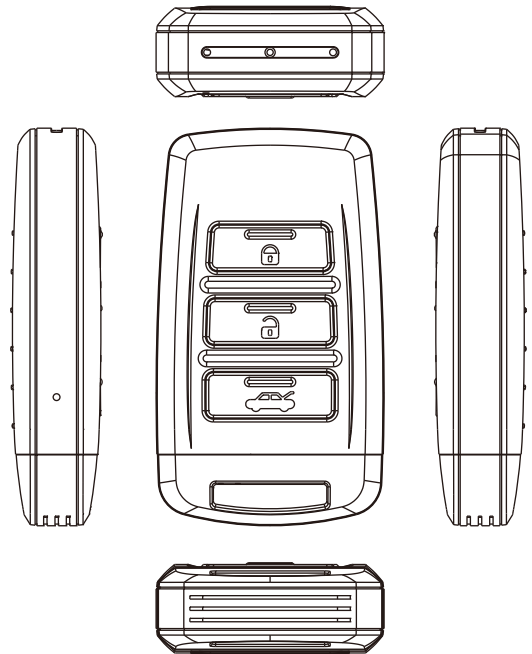

PV-RC200HDi

1080p Keyfob IP DVR

Features

- IP based 1080p keyfob DVR
- Smallest pin-hole camera
- Records at 1080p/720p/WVGA
- Exclusive App for streaming live view and changing settings
- Recording and play back video on exclusive App
- 1080p high definition video H.264 30fps .mov format
- Vibration alert for Power/ Rec / Wi-Fi
- LED indicators for power / charging / Wi-Fi / Rec
- Supports up to 32GB SD card
- Overwrite function

Product Sketch

Specification

Item Number	PV-RC200HDi
Camera	1/3" progressive CMOS sensor
Angle of View	66 Degree
Video Resolution	1920x1080 ; 1280x720 ; 848x480 (all @ 30 FPS)
Photo Resolution	2M
Sensor Resolution	2304x1536
Wi-Fi	Built-in WiFi Module(IEEE 802.11b/g/n)
Memory Type	Micro SD Card (Up to 32GB SDHC)
Lens	4mm
Min. Illumination	3.3 Lux @ F 2.0
Video File Format	MOV / JPG
Picture File Format	JPEG
PC Interface	Mini USB2.0
Time Stamp	YYYY.MM.DD. HH:MM:SS
Vibration Alert	On/Off/Record/Low Battery/ Wi-Fi on&off
Charging Time	120 min(560mA)
Battery Type	DC 3.7V / 650 mA high polymers battery
Battery Life	Continous recording 60min(Wi-Fi on)/70min(Wi-Fi off)
Recording Time	Approx. 300min @ 1080p (16GB memory card)
Dimension	71x41x16mm
Weight	46g