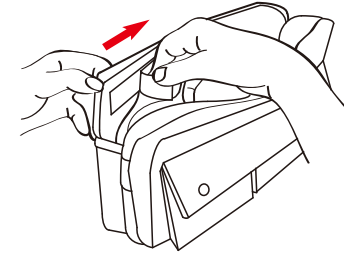

### 3. Connect Handbag Covert Camera to DVR

1. To connect the camera, plug the camera's micro USB jack into **Camera in** port on the DVR.

※ Only connect the camera to DVR when system is turned off.

※ Make sure both camera and memory card are inserted into DVR before turning the system on.

LawMate Portable DVR  
(Compatible with PV-500HDW & PV-500HDW Pro)

2

2. Carefully open the velcro hidden pocket following red arrow pointed direction.

3. Place the portable DVR underneath the hidden layer and close it.