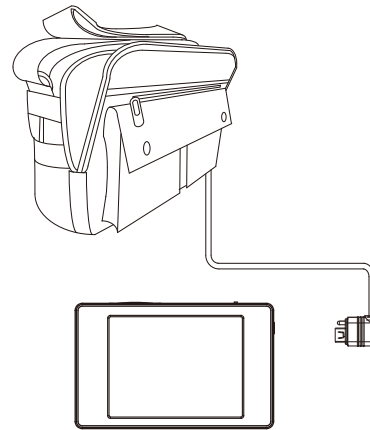

### 2. Package Content

Full HD Digital Handbag Camera

Quick Guide

1

### 3. Connect Handbag Covert Camera to DVR

1. To connect the camera, plug the camera's micro USB jack into **Camera in** port on the DVR.

※ Only connect the camera to DVR when system is turned off.

※ Make sure both camera and memory card are inserted into DVR before turning the system on.

LawMate Portable DVR  
(Compatible with PV-500HDW & PV-500HDW Pro)

2

2. Carefully open the velcro hidden pocket following red arrow pointed direction.

3. Place the portable DVR underneath the hidden layer and close it.